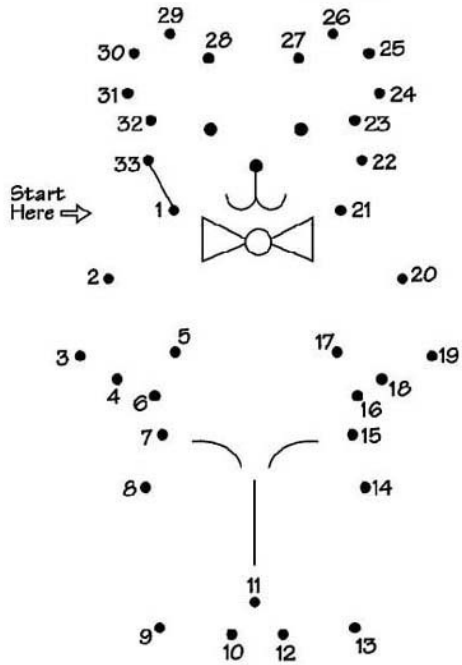

PLEASE INFORM THE WAIT STAFF OF ANY ALLERGIES
V Vegetarian VG Vegan GF Gluten Free